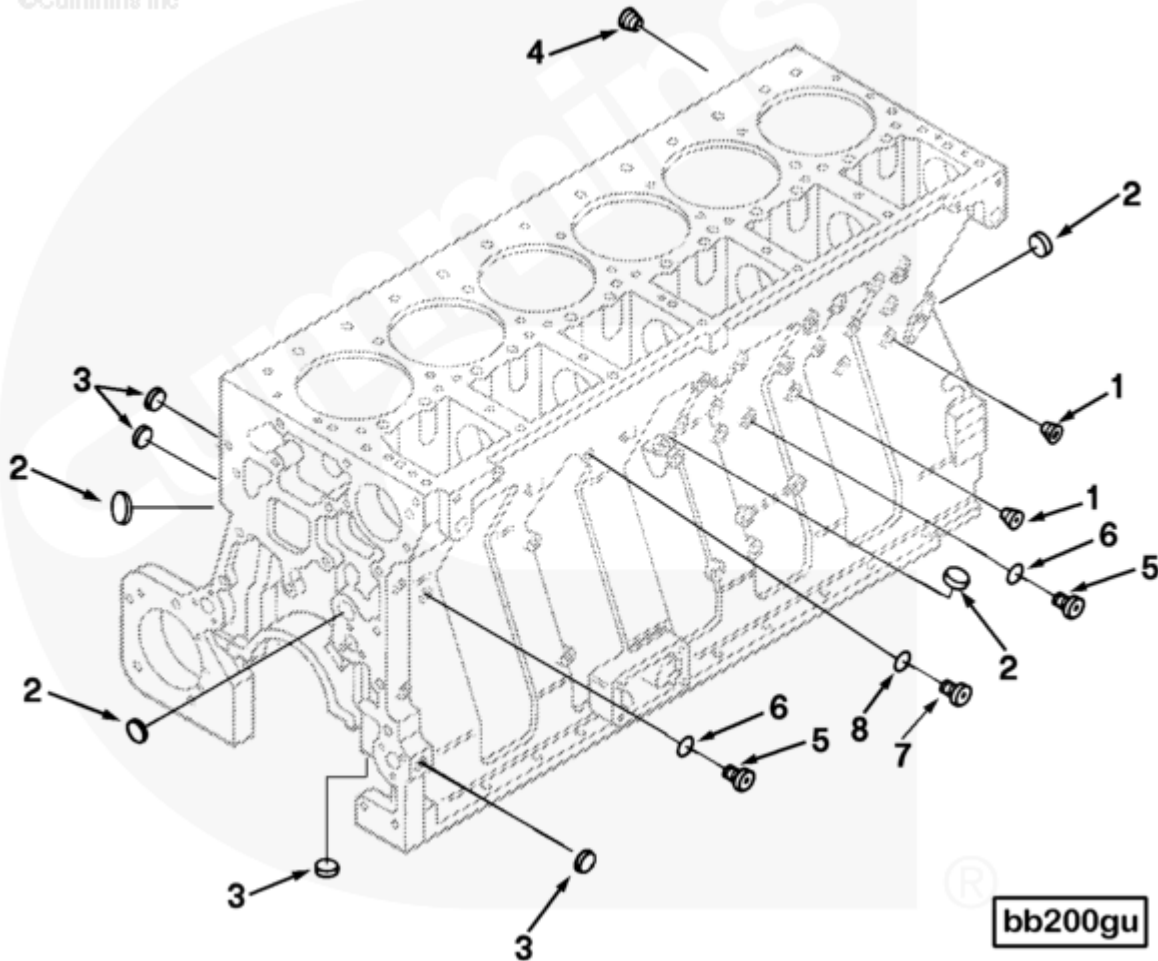

Parts Catalog - Option Detail

Electronic Parts Catalog - Option Detail				
Option	Group	Graphic	Film Card	Date
BB2737-02	01.01.4	bb200gu	II	04-AUG-08
Engines	ISM CM570, ISM CM570/870, ISM CM875, ISM CM876, ISM CM876 E, ISM11 CM876 M103, ISM11 CM876 SN, M11 CELECT, M11 CELECT PLUS, M11 MECHANICAL, QSM11 CM570, QSM11 CM876			

©Cummins Inc

[SMALL](#) | [MEDIUM](#) | [LARGE](#)

Cart	Ref No	Part Number	Part Description	Required	Remarks
View My Cart					
		BB2737-02	Cylinder Block Plumbing		MR - PLUMBING, CYLINDER...(More)
					BLOCK
					Engine Family: M11
					Block Hole #302 (3/4-16):

					Plugged
					Block Hole #316 (1/4 NPT):
					Plugged
					Block Hole #338 (9/16-18):
					Plugged
					Block Hole #339 (9/16-18):
					Open
					Block Hole #336 (9/16-18):
					Plugged with Threaded Plug
					Block Hole #317 (1/4 NPT):
					Plugged
					Block Hole #337 (9/16-18):
					Plugged
<input type="checkbox"/>	1	3008466	Pipe Plug	2	1/4 NPT.
<input type="checkbox"/>	2	3007635	Expansion Plug	4	1 inch
<input type="checkbox"/>	3	3007632	Expansion Plug	4	0.378 Dia
<input type="checkbox"/>	4	3008468	Pipe Plug	1	1/2 NPT.
<input type="checkbox"/>		3037536	Threaded Plug	3	9/16 - 18 UNF
	5	3040813	Threaded Plug	1	9/16 - 18 UNF
<input type="checkbox"/>	6	3037537	O-Ring Seal	1	
<input type="checkbox"/>		3046202	Threaded Plug	1	3/4 - 16 UNF.
	7	3040810	Threaded Plug	1	
<input type="checkbox"/>	8	3046201	O-Ring Seal	1	